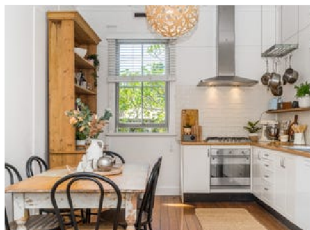

1 Tyagarah Street

Mullumbimby NSW 2482

5 2 2 1 Land: 971m² Floor: 91m²

Price / m² $2,162

Year built -

Distance 1.2km

Property type House

$2,100,000

Last sold 15 Jan 2026

58 days on site