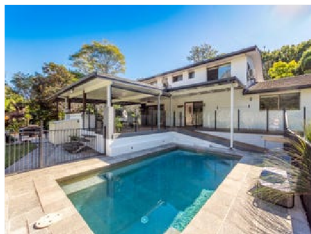

9 Left Bank Road

Mullumbimby NSW 2482

4 3 4 Land: 4000m² -

Price / m² $481

Year built -

Distance 1.8km

Property type House

$1,925,000

Last sold 28 Oct 2025

100 days on site